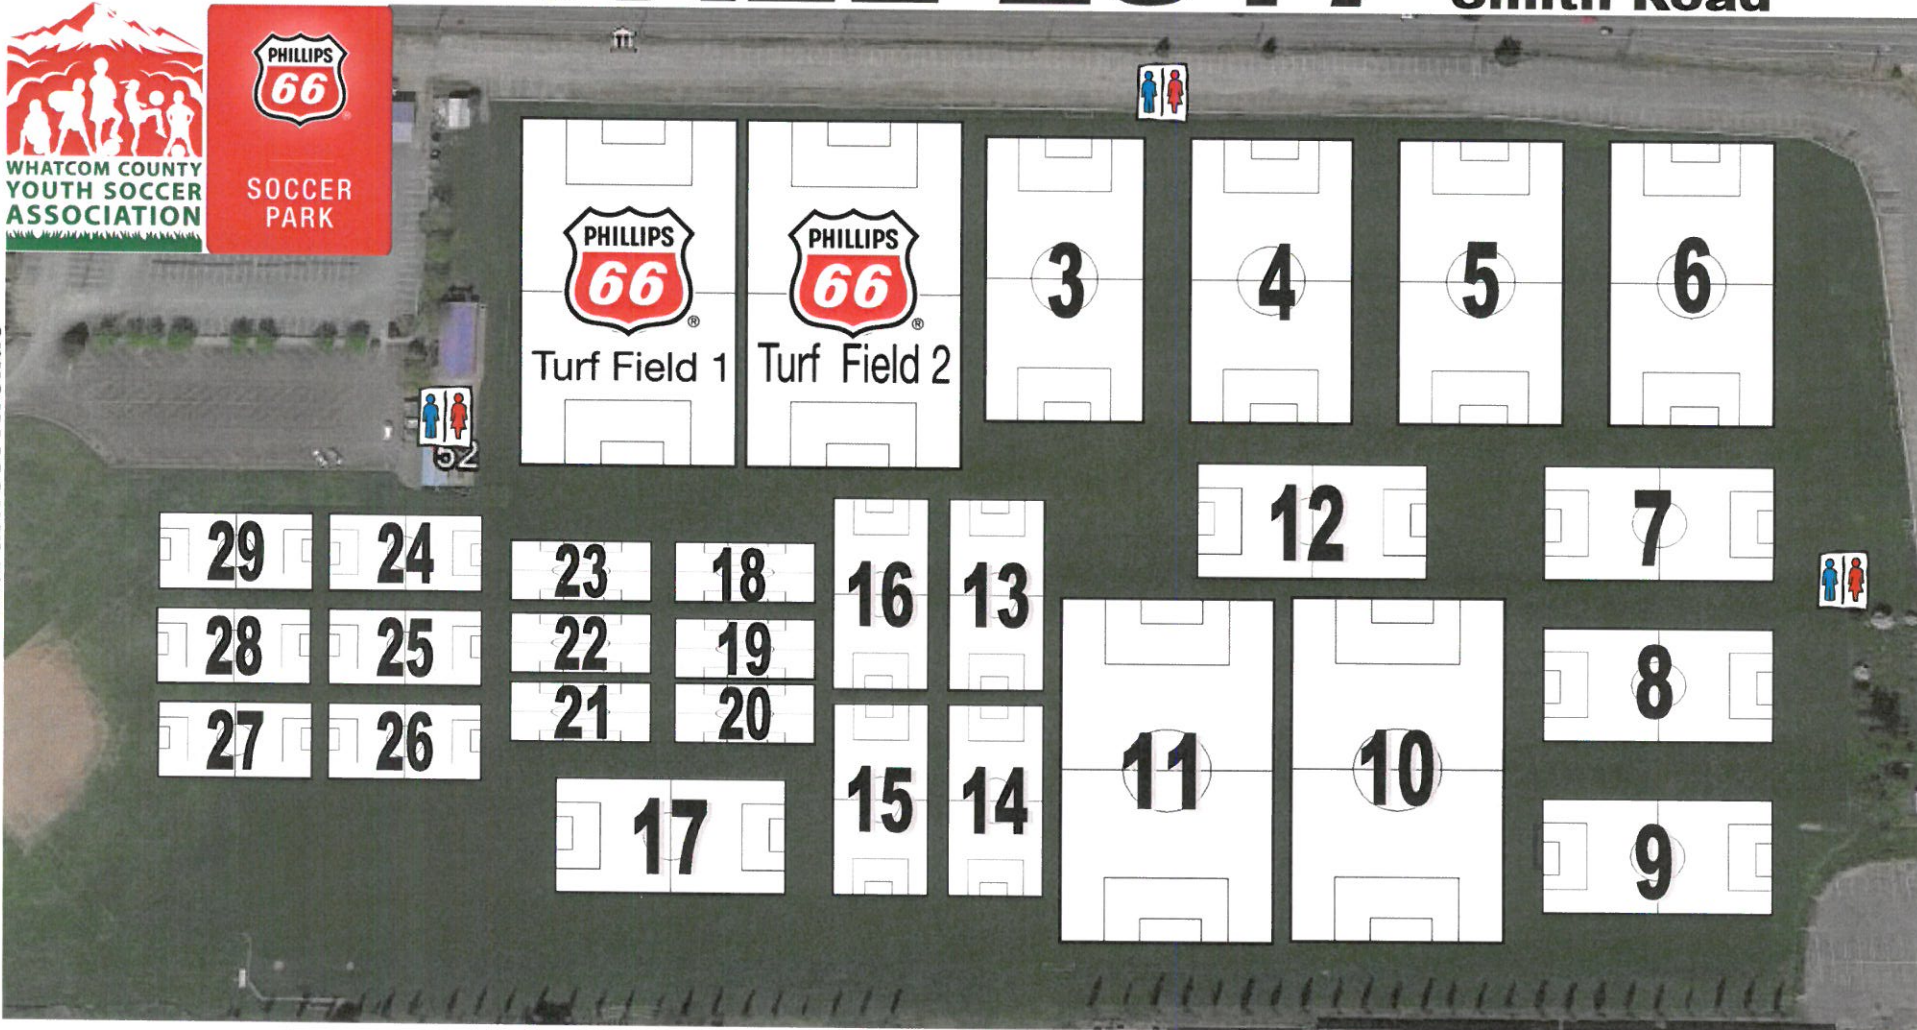

FALL 2017

Smith Road

Northwest Avenue

Maschke Road Entrance

www.whatcomsoccer.com

For all your Whatcom County Youth Soccer Information
Registration—Schedules—Coaching Information

Phillips 66 Soccer Park, Sportsplex, and it's programs are owned and operated by the Whatcom Sports & Recreation, a 501(C)3 Non Profit Corporation. The Whatcom Sports Commission is committed to develop and maintain athletic facilities and programs of the highest standards for the benefit of the citizens of Whatcom County.