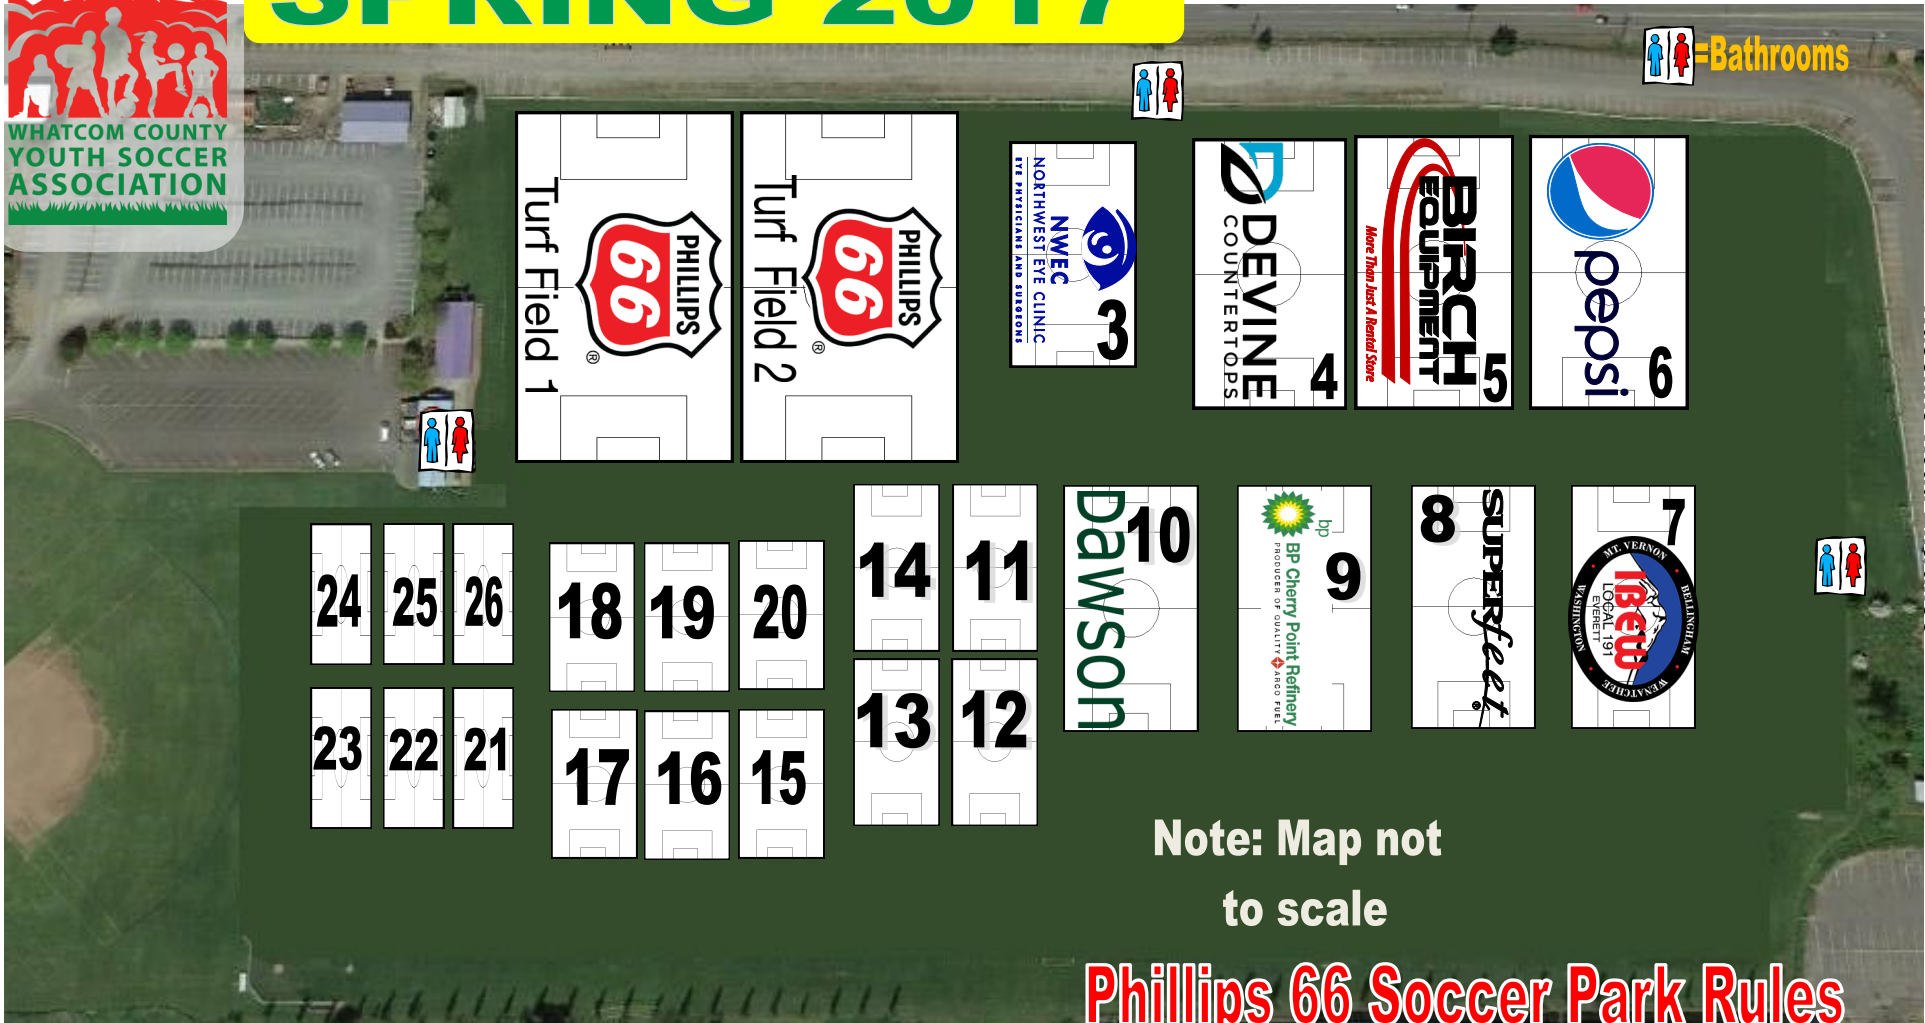

SPRING 2017

Smith Road

=Bathrooms

Northwest Avenue

Waschke Road Entrance

Note: Map not to scale

Phillips 66 Soccer Park Rules

For all the latest information on Whatcom County Soccer go to

No pets on the complex: even if on a leash – exception for

Park at your own risk: Improper use of parking area will result in towing

No alcoholic beverages: County ordinance

Keep off the goals & nets: Goals and nets are not to be used as climbing apparatus for children as it can be dangerous if tangled in the net