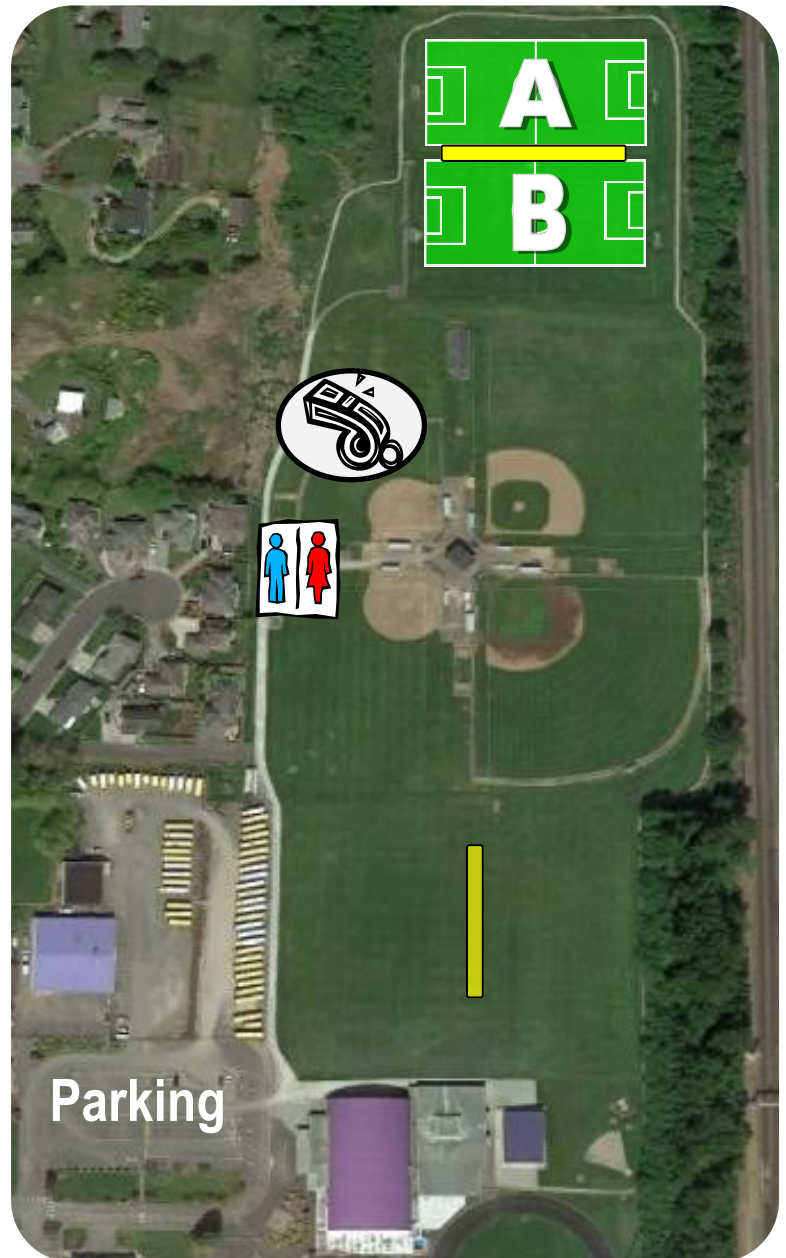

Ferndale High School Fields A & B

Please note that fields A & B are approximately .2 miles from parking lot.

Facility Rules:

- No pets, except guide animals
- No alcoholic beverages
- No Smoking on school grounds

Bathrooms

Referees

Coaches & Players
Only Sideline

PLEASE NOTE: Directions to Ferndale HS from Northwest Soccer Park

From Northwest Soccer Park:

1. Take a right onto Northwest Drive and follow north to Axton Road.
2. Take a left onto Axton Road and follow until you see the on ramp to I-5 North and merge onto I-5
3. Follow I-5 north for about 1 mile and exit on Portal Way exit.
4. Take left on Portal Way and follow until you come to Washington Street which you will go right on.
5. Follow Washington Street to Golden Eagle Drive and take a right and go approximately .5 miles Ferndale HS will be on your right.

Parking for the fields are behind the tennis courts.

Ferndale High School is 3.5 miles and approximately 8 min from Northwest Soccer Park.