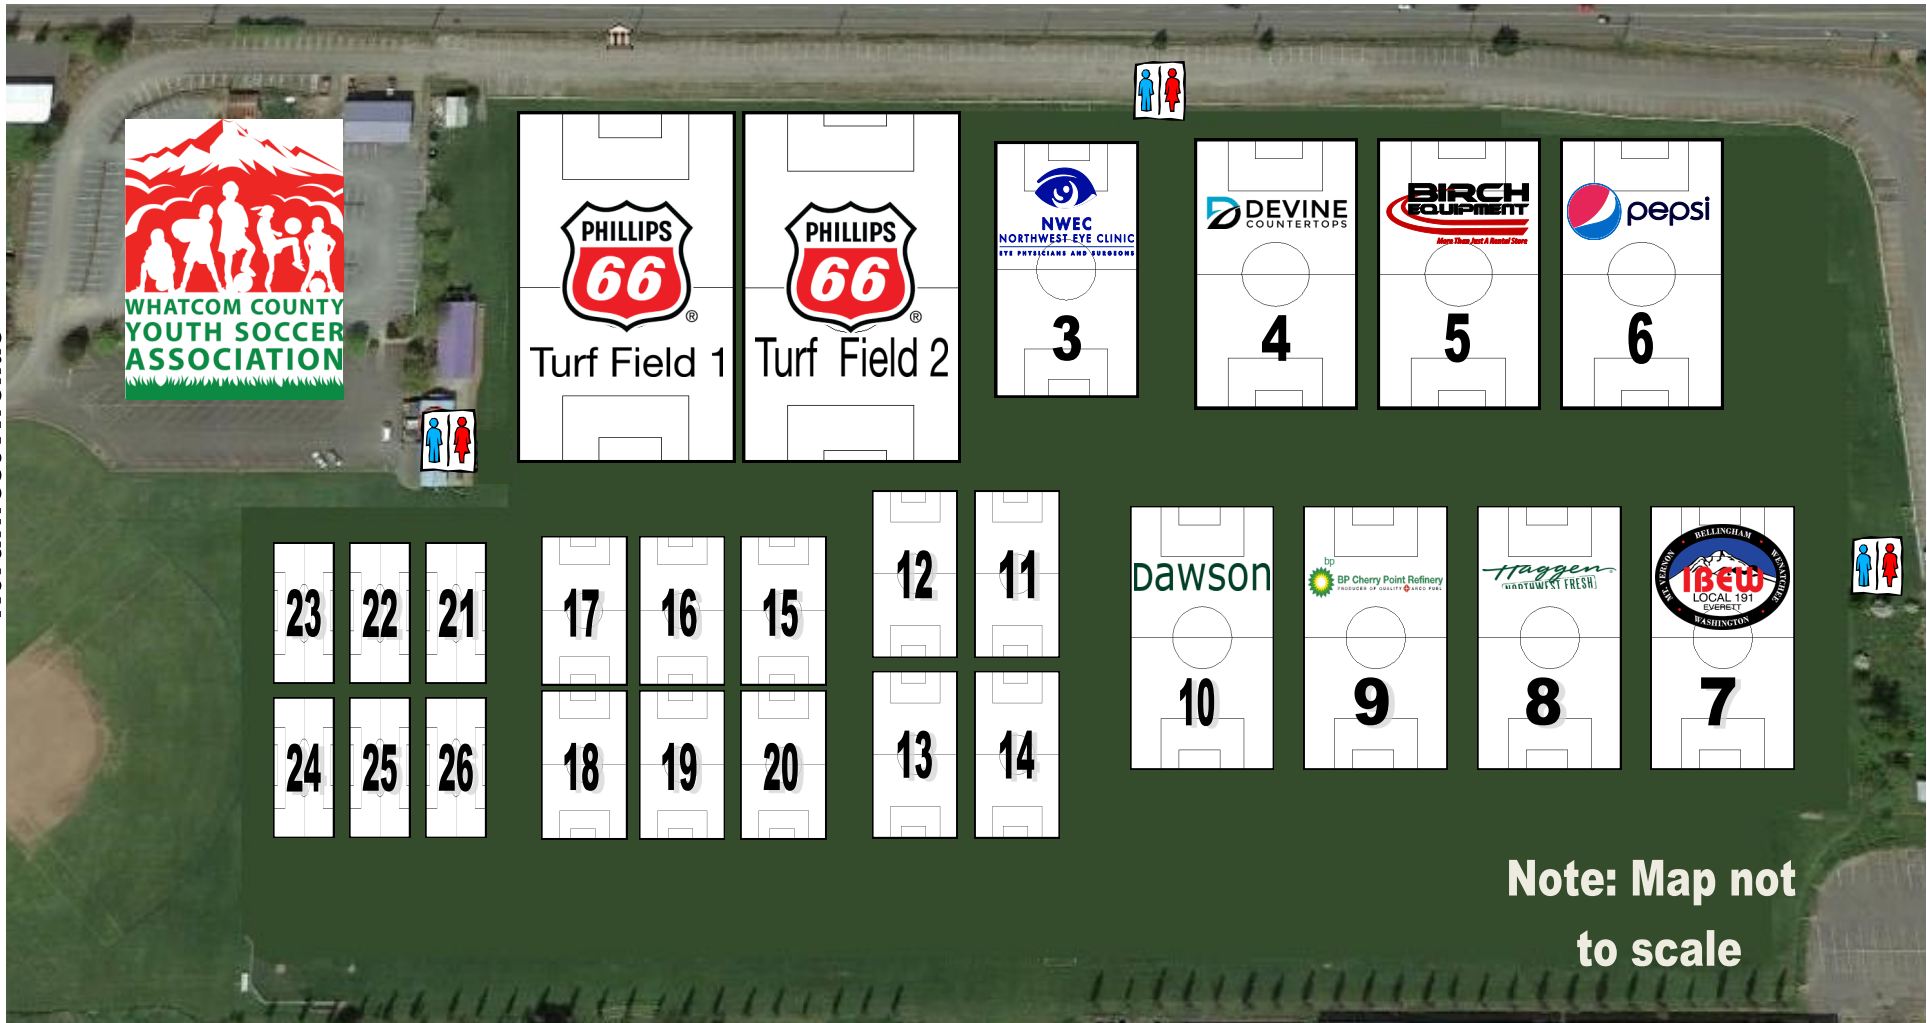

# SPRING 2018

Smith Road

Northwest Avenue

Waschke Road Entrance

**Note: Map not to scale**

**WCYSA Schedules:**  
[www.whatcomsoccer.com](http://www.whatcomsoccer.com)

*Phillips 66 Soccer Park, Sportsplex, and it's programs are owned and operated by the Whatcom Sports & Recreation, a 501(C)3 Non Profit Corporation. The Whatcom Sports Commission is committed to develop and maintain athletic facilities and programs of the highest standards for the benefit of the citizens of Whatcom County.*

**Phillips 66 Park Rules**

No pets on the complex	Park at your own risk
No alcoholic beverages	Keep off the goals & nets
No smoking on complex	No unauthorized use